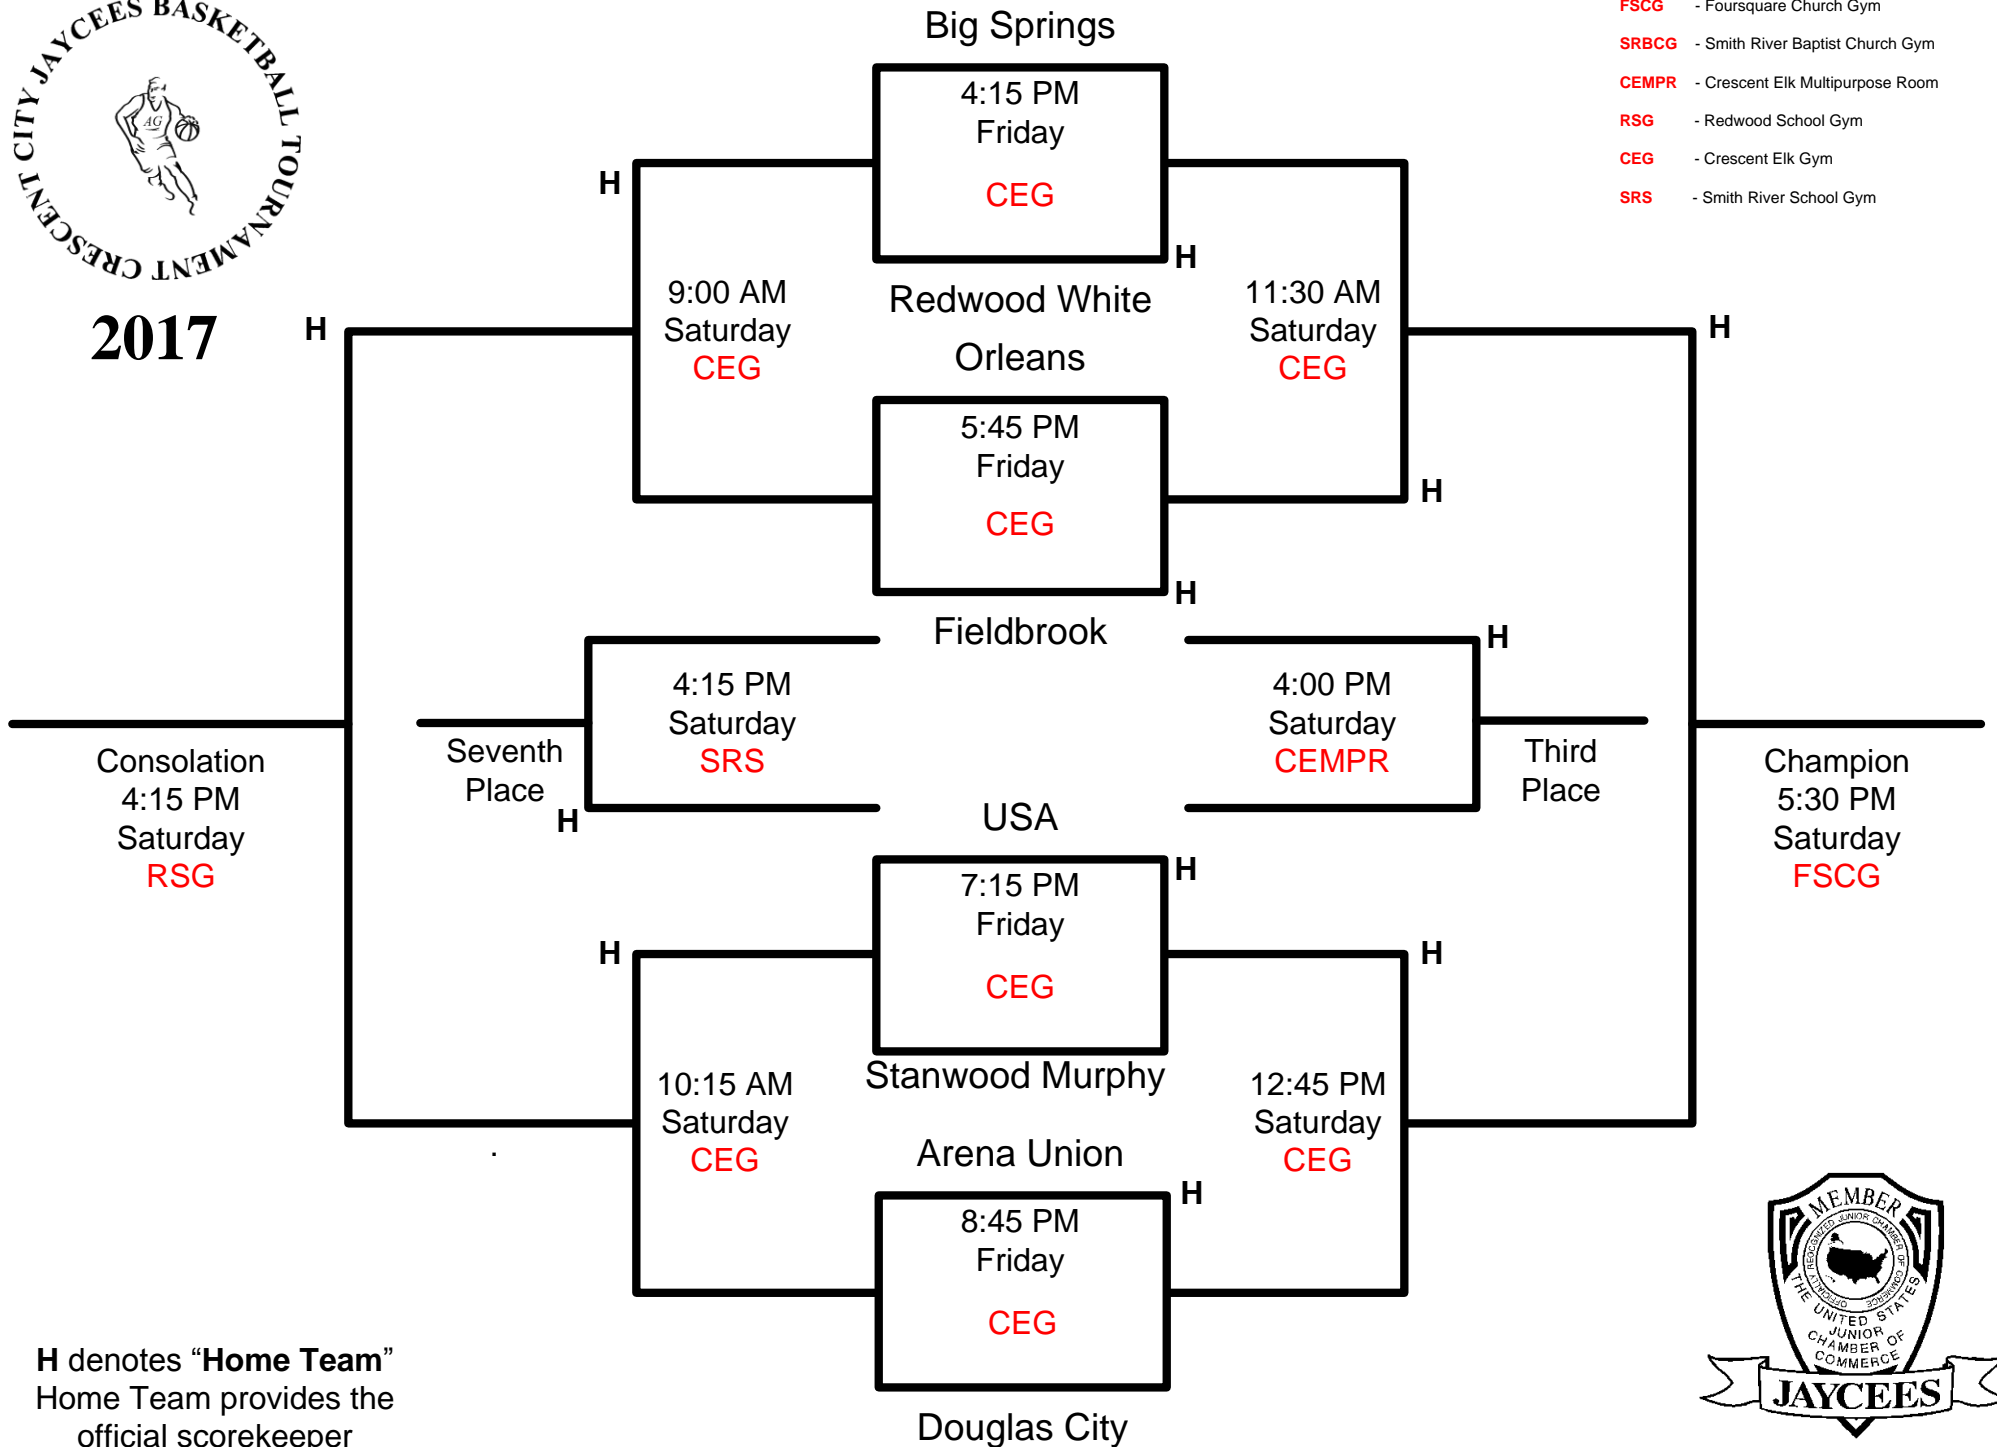

C Division

2017

- DNHSTG** - Del Norte High School Thunen Gym
- DNHSSG** - Del Norte High School Small Gym
- FSCG** - Foursquare Church Gym
- SRBCG** - Smith River Baptist Church Gym
- CEMPR** - Crescent Elk Multipurpose Room
- RSG** - Redwood School Gym
- CEG** - Crescent Elk Gym
- SRS** - Smith River School Gym

H denotes "Home Team"
Home Team provides the official scorekeeper