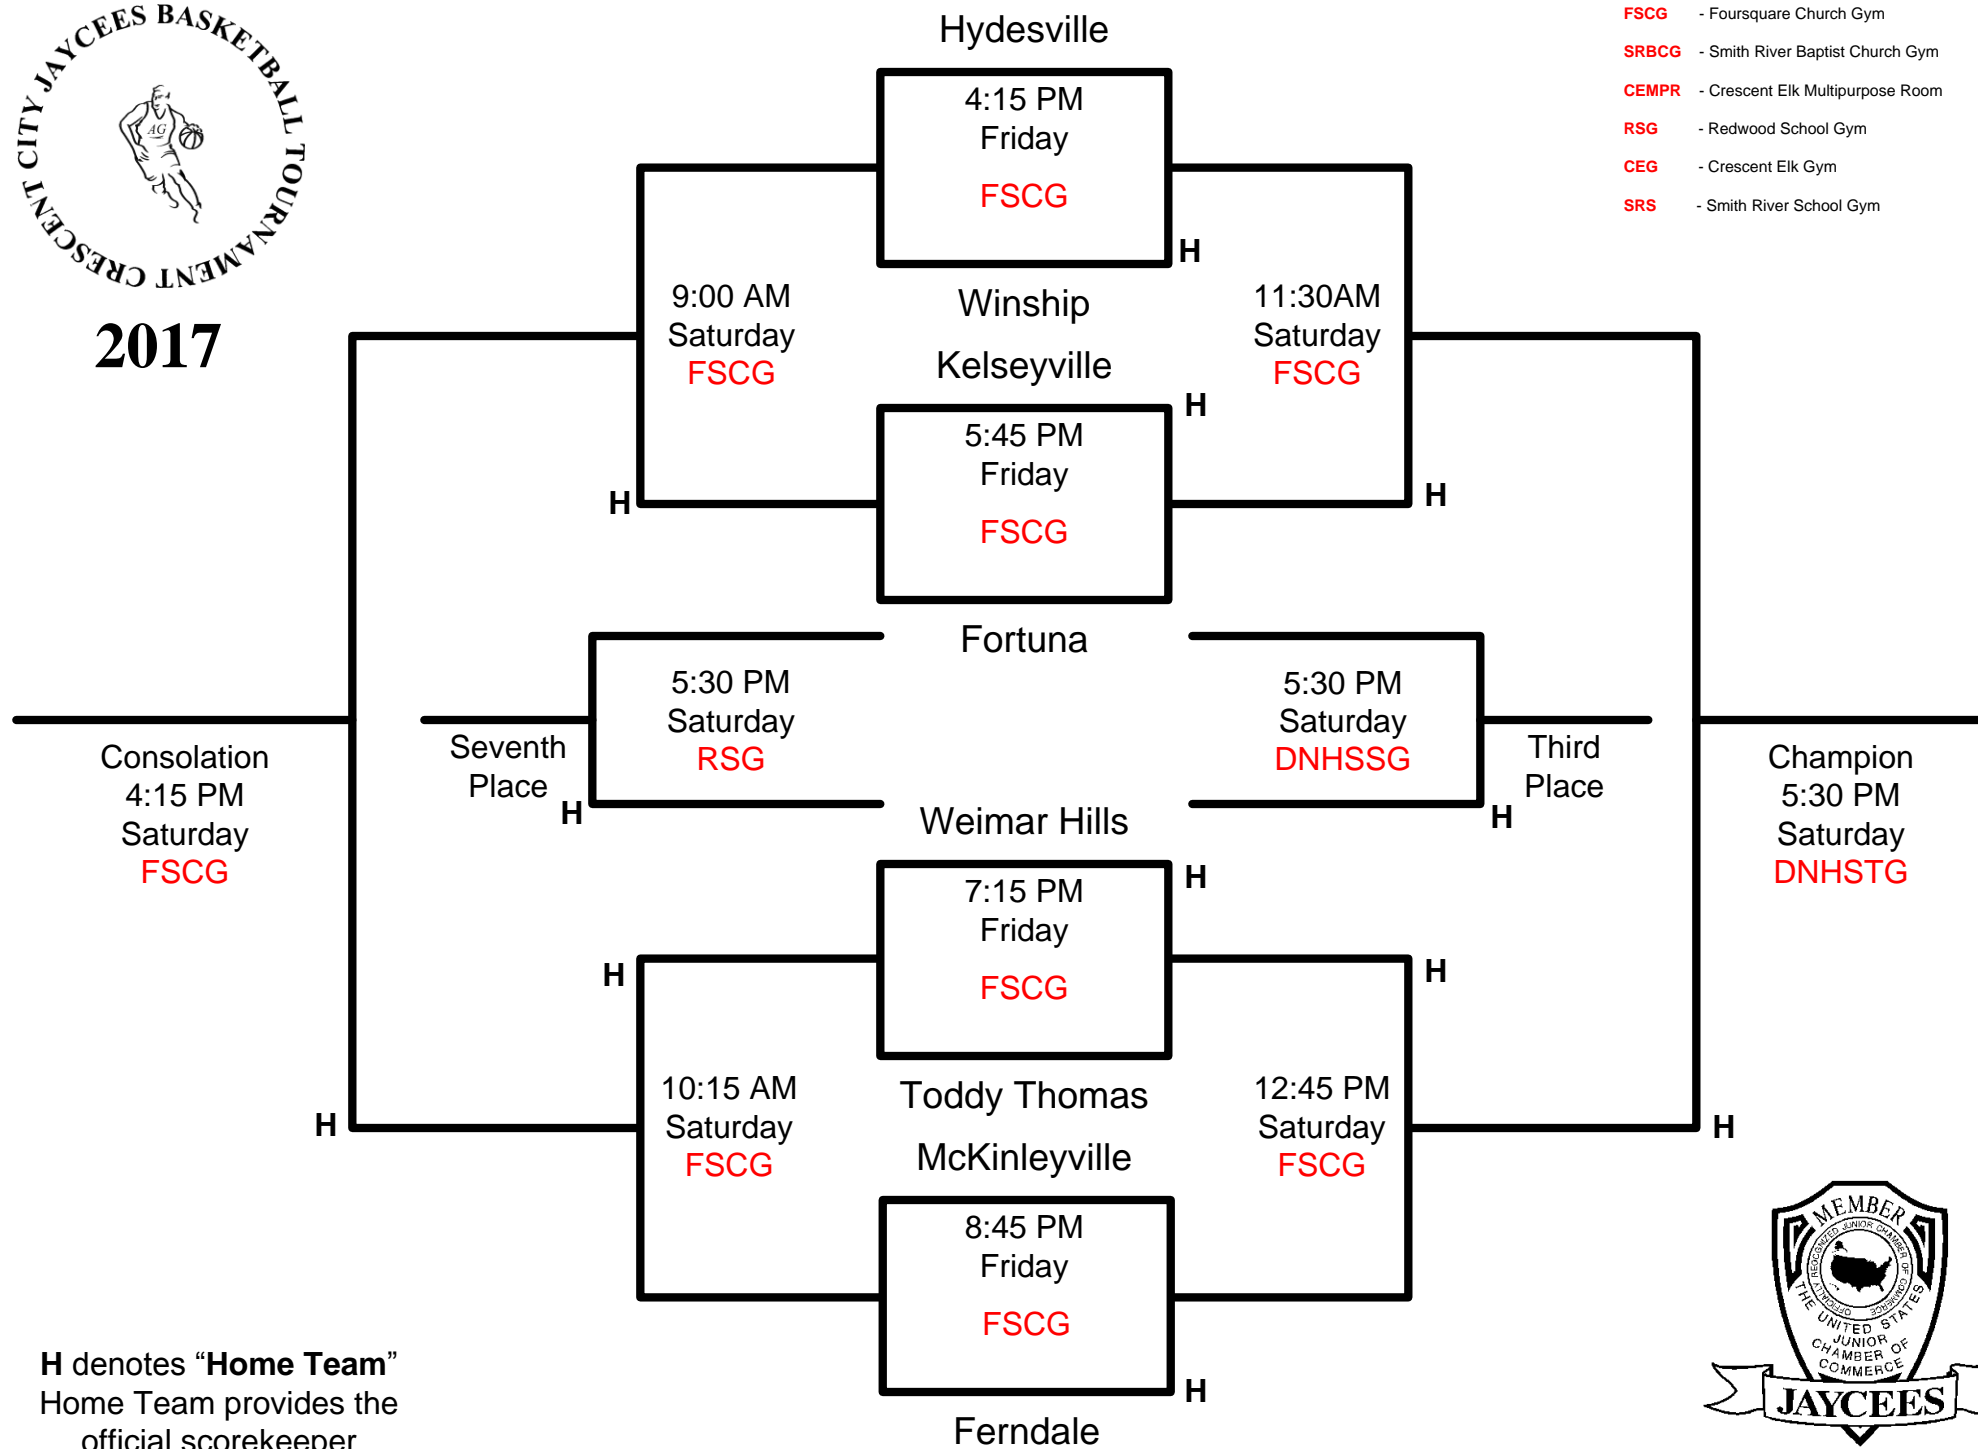

A-1 Division

2017

- DNHSTG** - Del Norte High School Thunen Gym
- DNHSSG** - Del Norte High School Small Gym
- FSCG** - Foursquare Church Gym
- SRBCG** - Smith River Baptist Church Gym
- CEMPR** - Crescent Elk Multipurpose Room
- RSG** - Redwood School Gym
- CEG** - Crescent Elk Gym
- SRS** - Smith River School Gym

H denotes "Home Team"
Home Team provides the
official scorekeeper