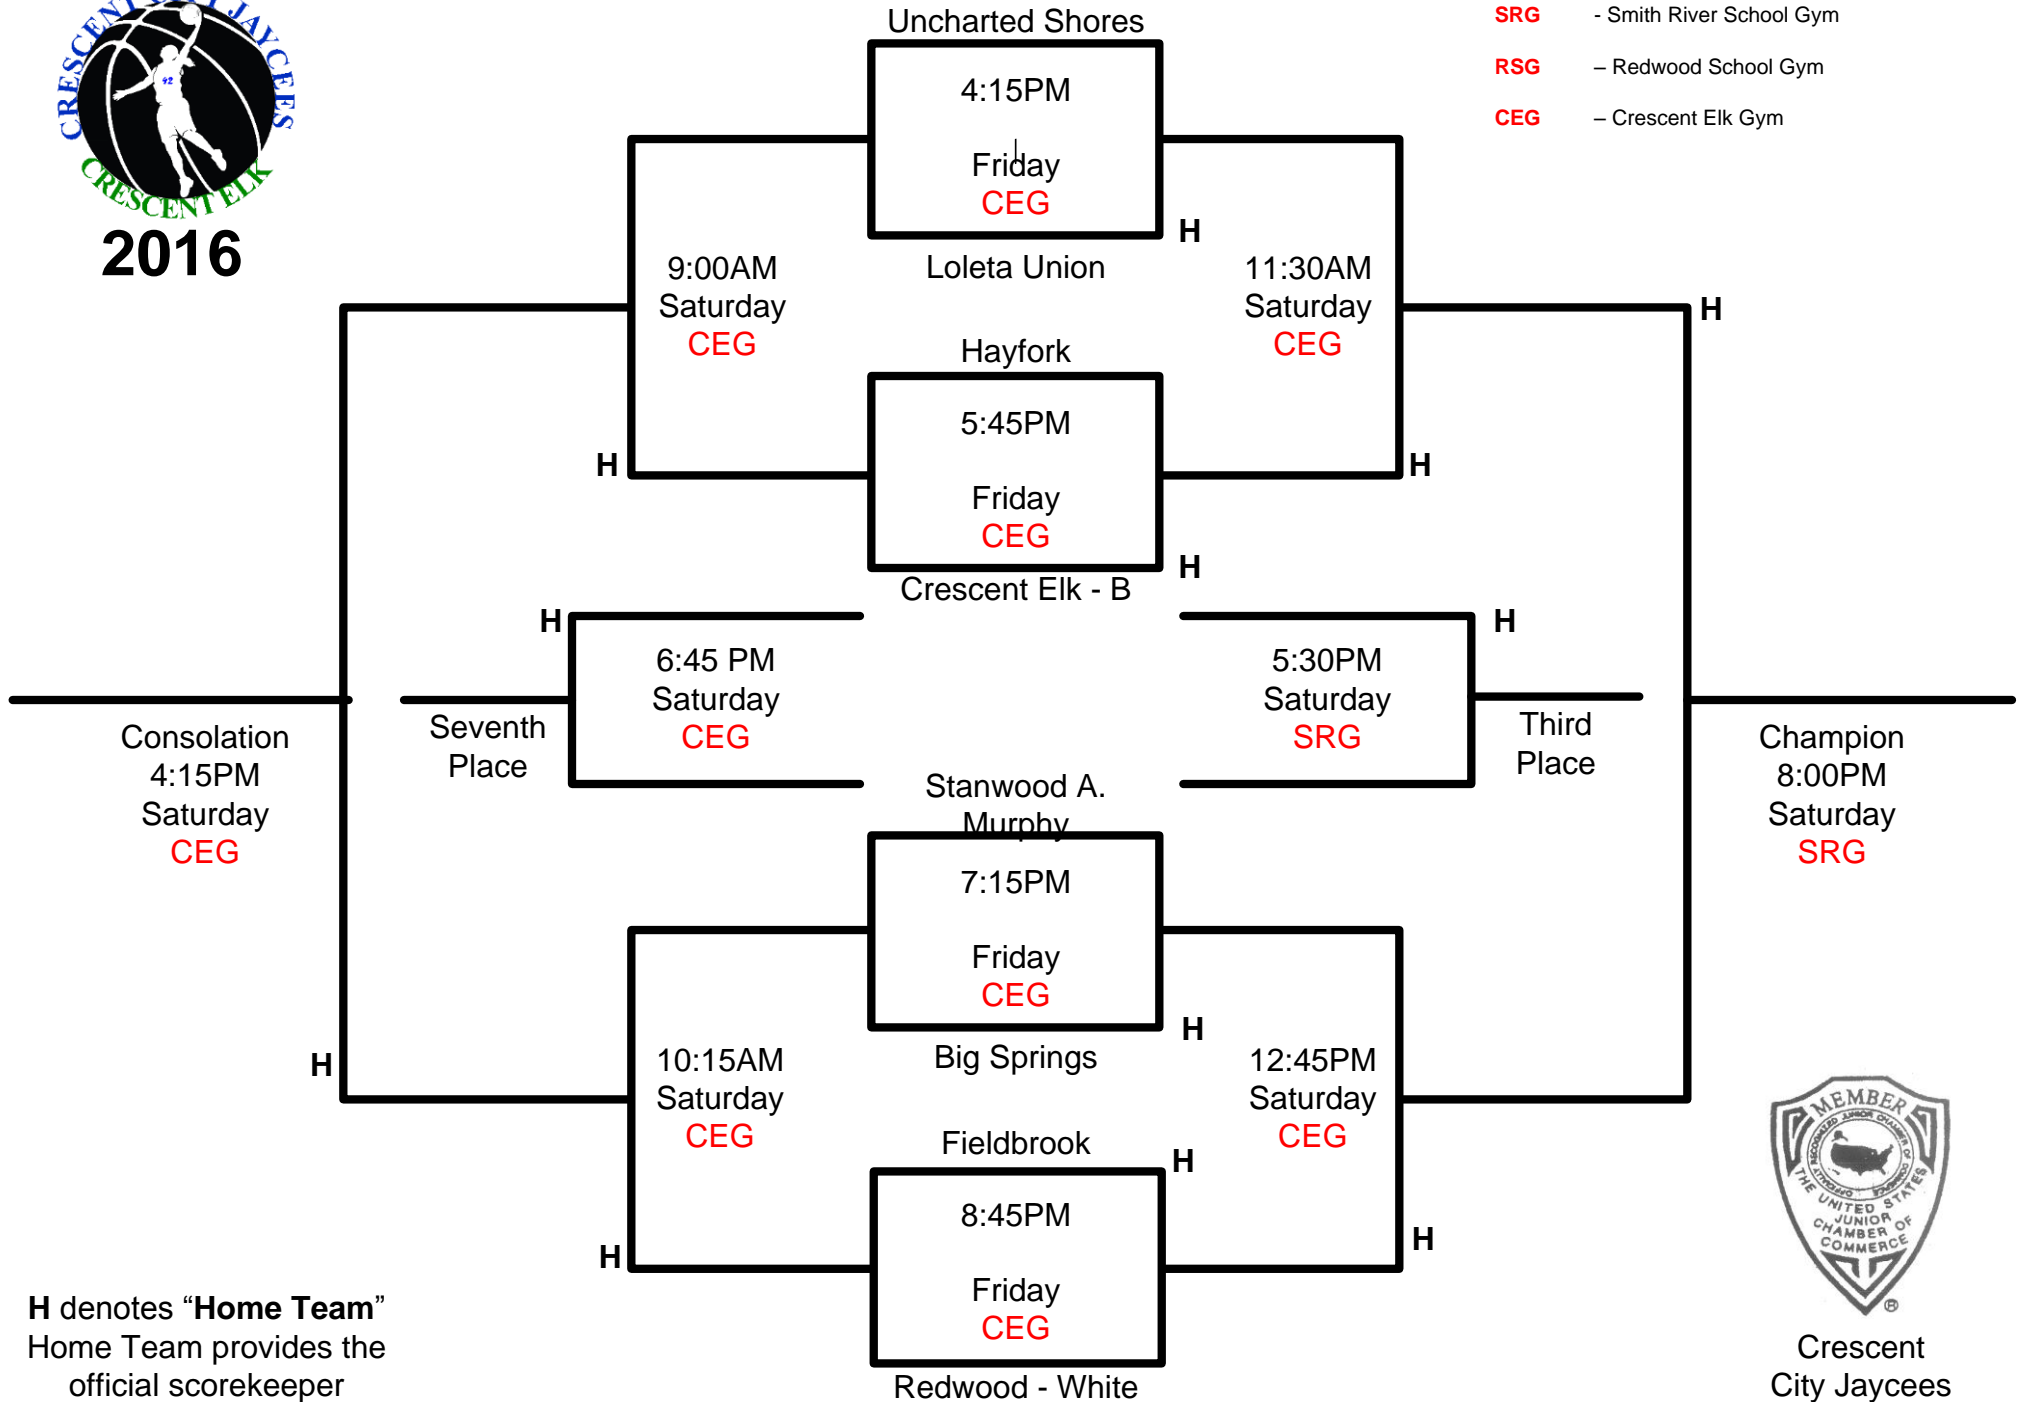

# C Division

**DNHSTG** - Del Norte High School Thunen Gym

**DNHSSG** - Del Norte High School Small Gym

**SRG** - Smith River School Gym

**RSG** - Redwood School Gym

**CEG** - Crescent Elk Gym

**H** denotes "Home Team"  
Home Team provides the official scorekeeper

Crescent City Jaycees