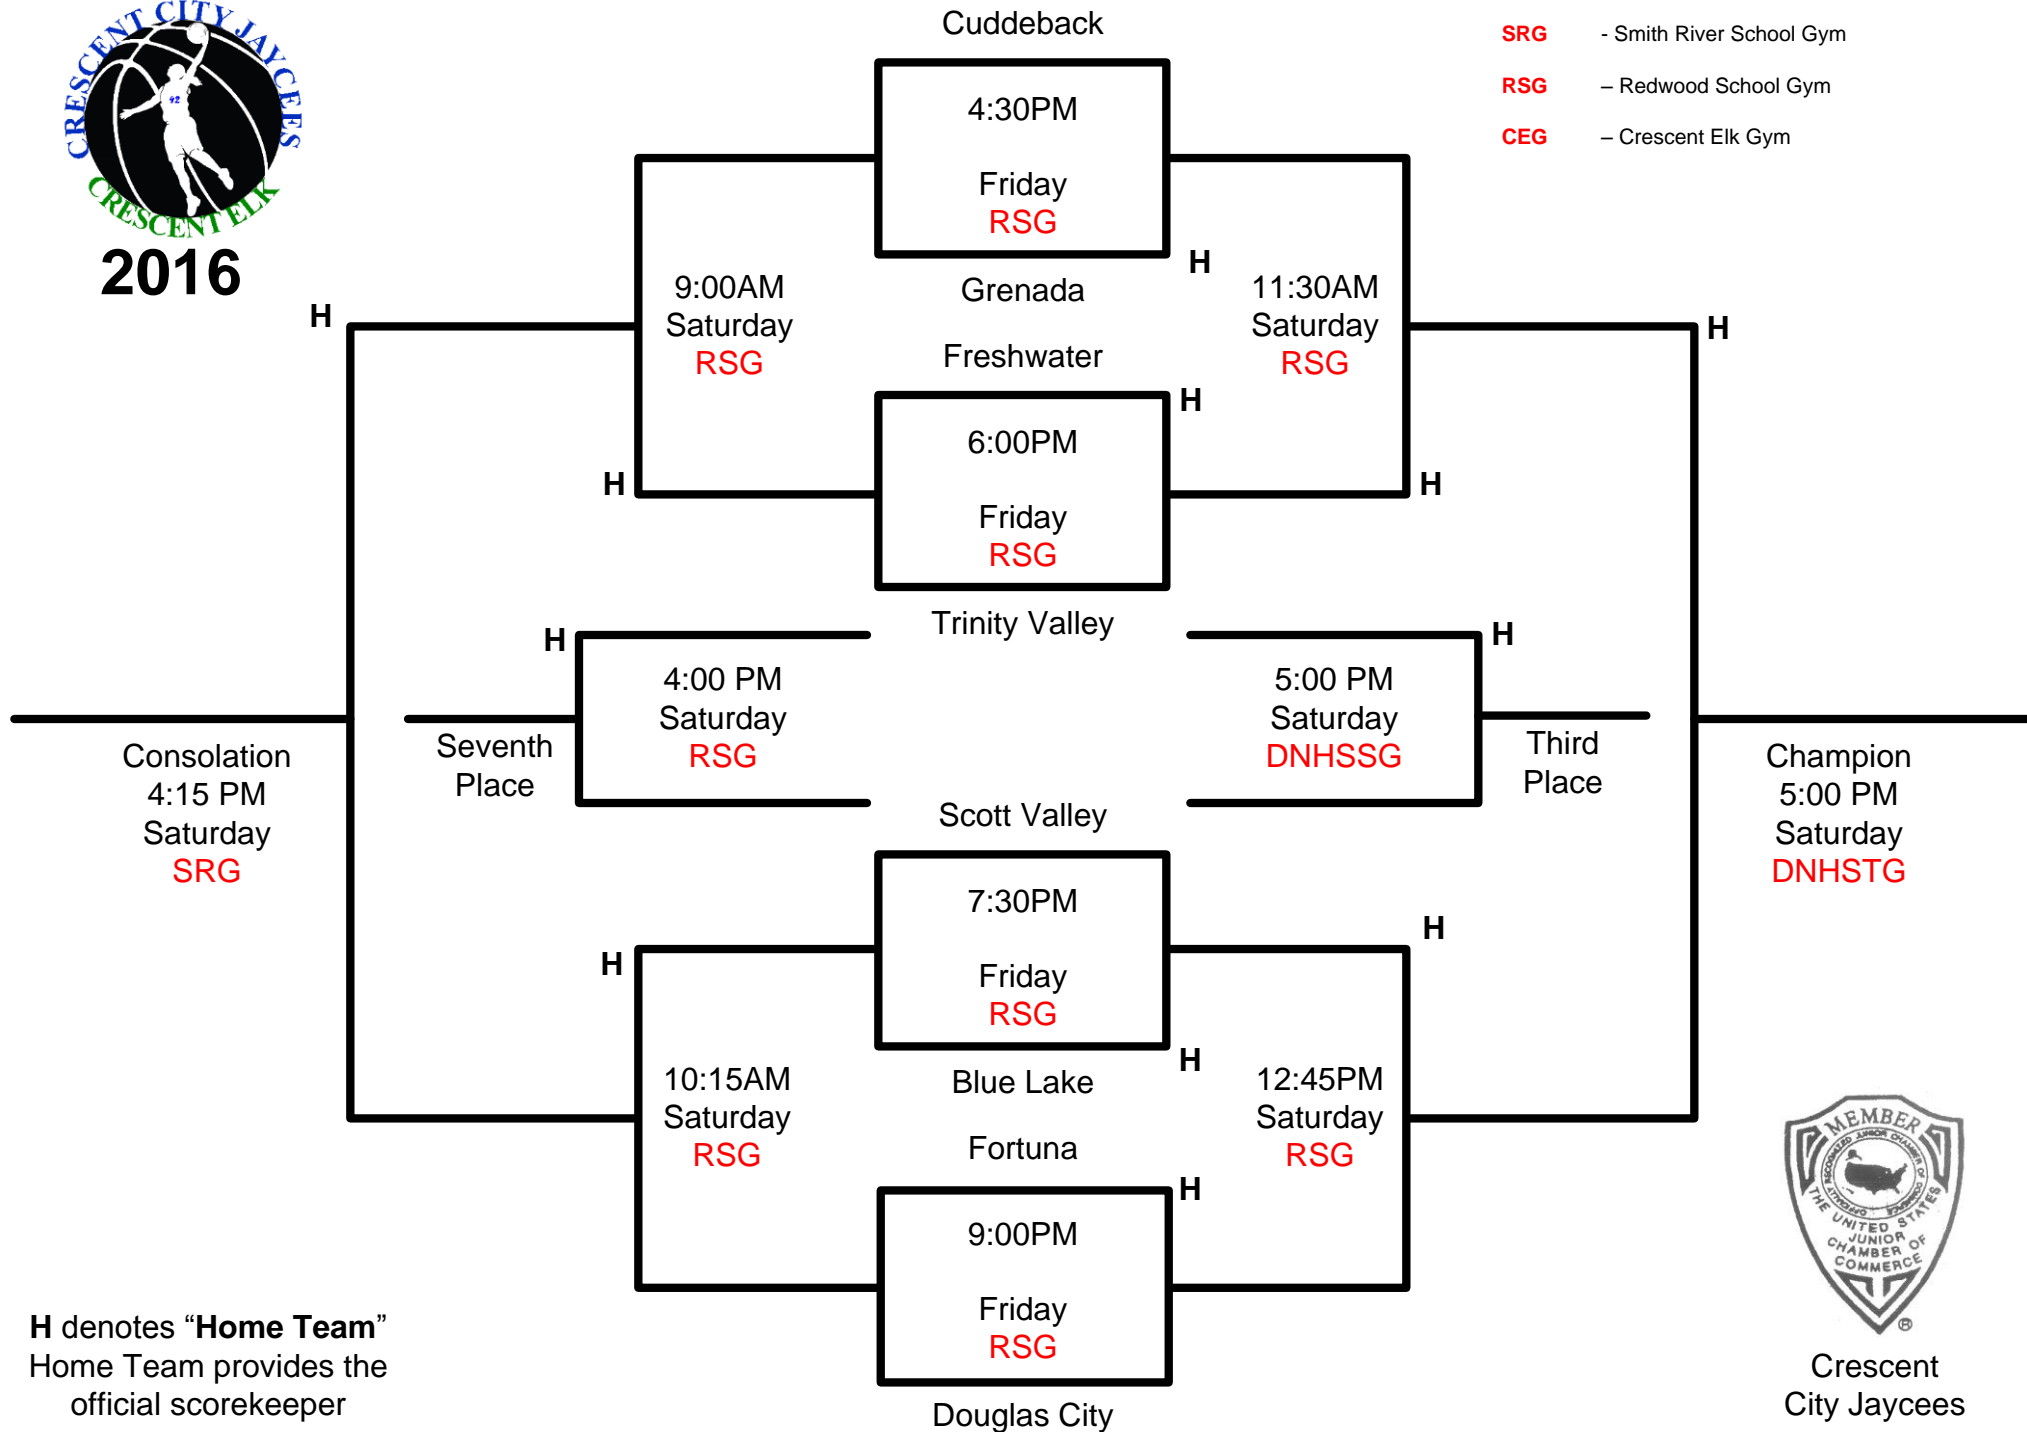

B Division

- DNHSTG** - Del Norte High School Thunen Gym
- DNHSSG** - Del Norte High School Small Gym
- SRG** - Smith River School Gym
- RSG** - Redwood School Gym
- CEG** - Crescent Elk Gym

H denotes "Home Team"
Home Team provides the
official scorekeeper

Crescent
City Jaycees