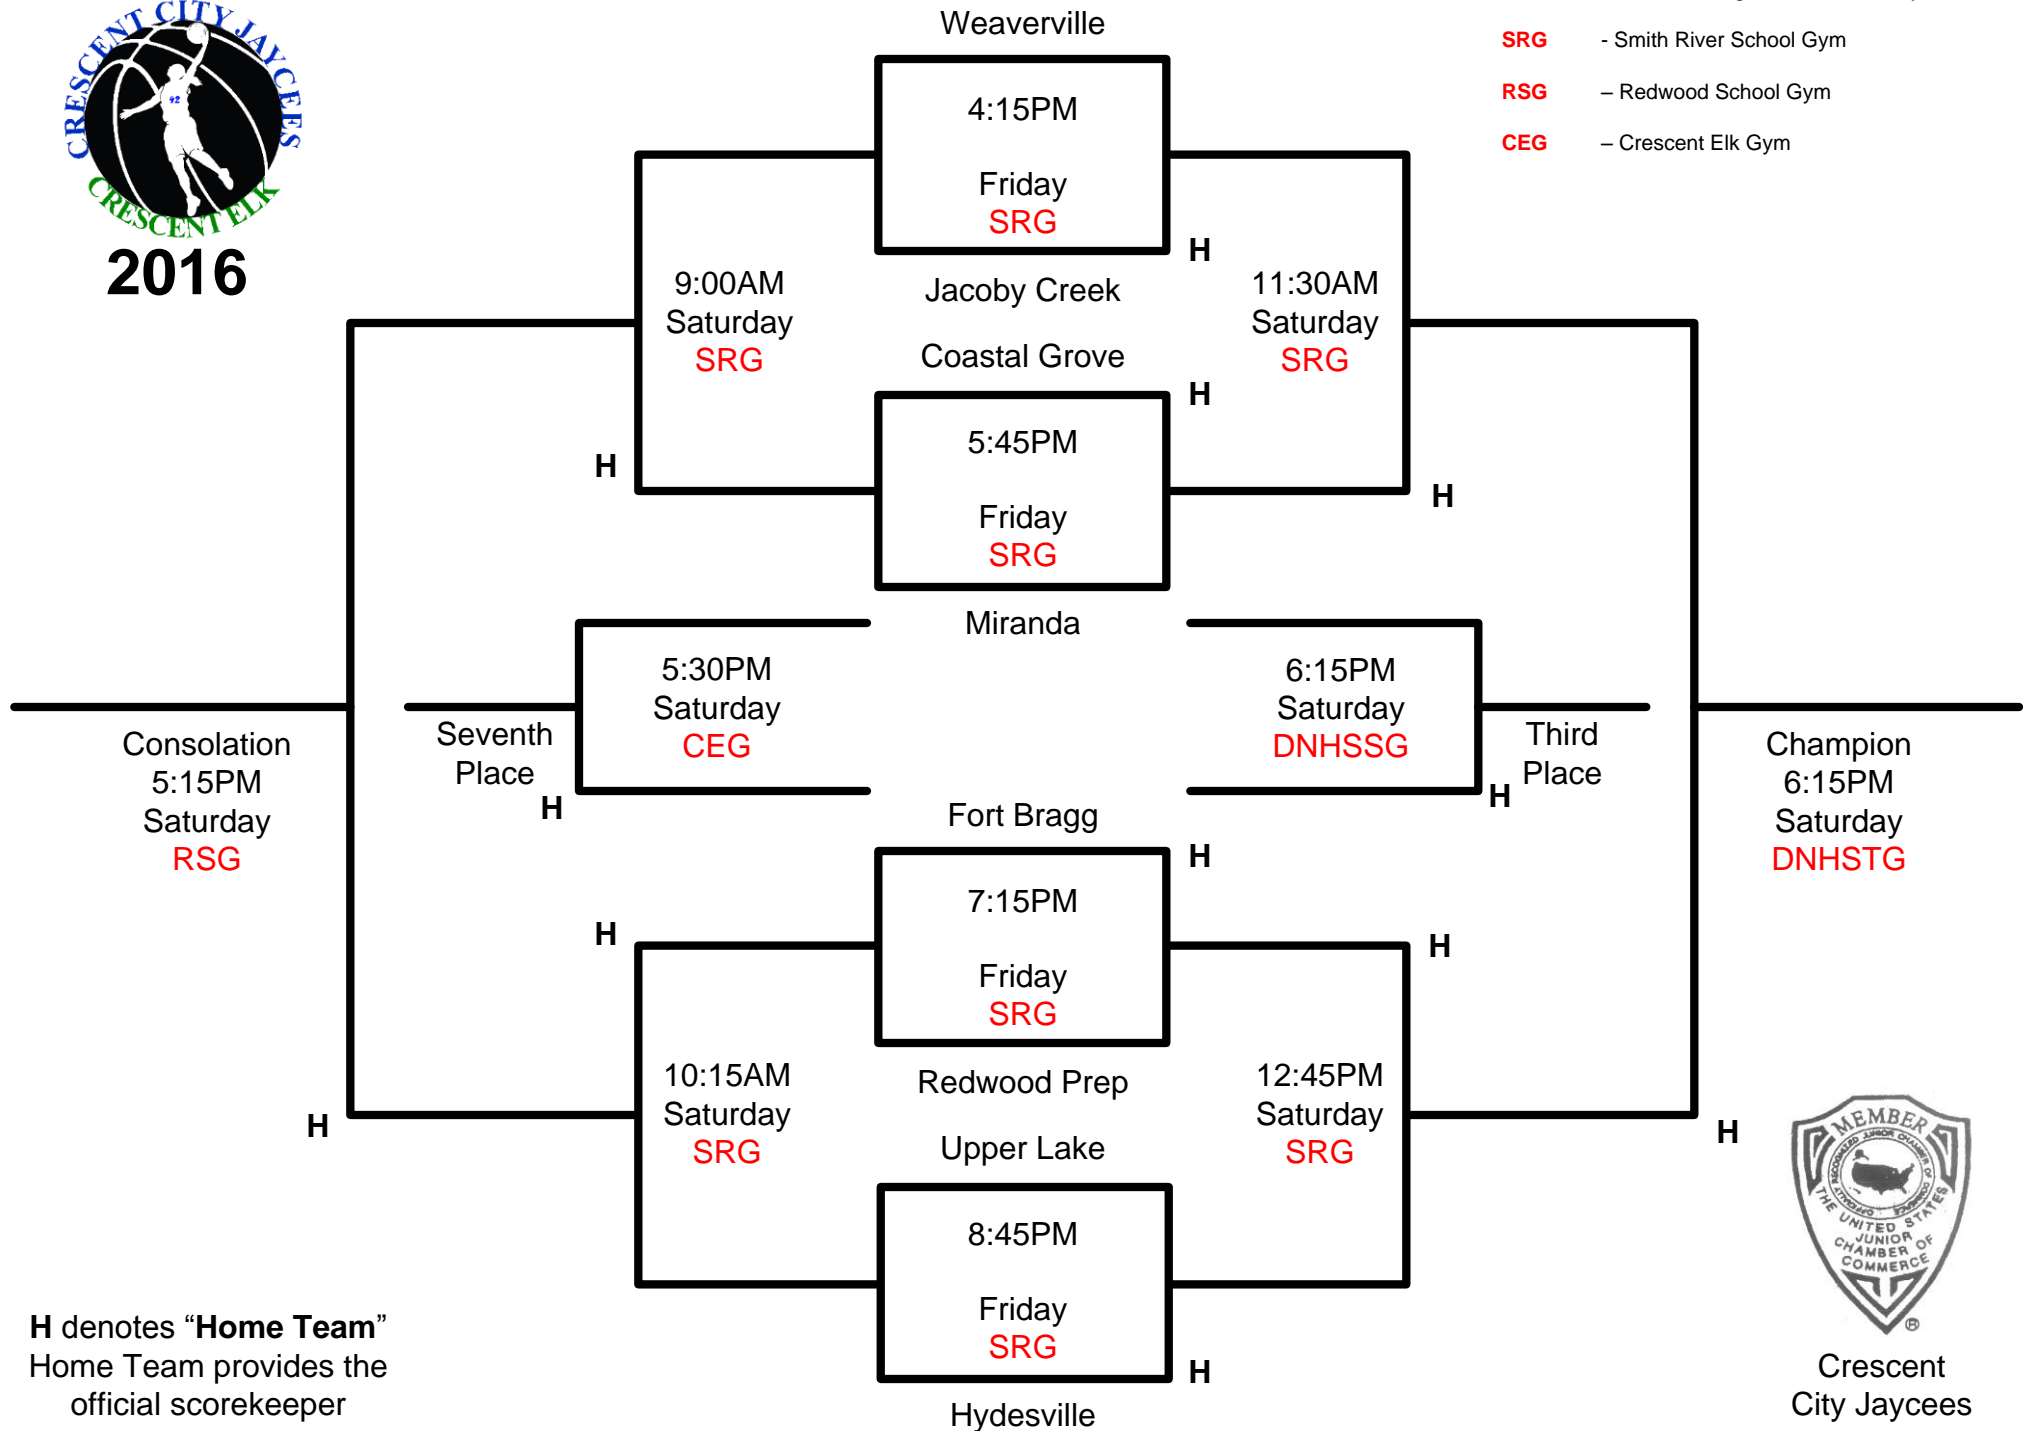

# A Division

**DNHSTG** - Del Norte High School Thunen Gym

**DNHSSG** - Del Norte High School Small Gym

**SRG** - Smith River School Gym

**RSG** - Redwood School Gym

**CEG** - Crescent Elk Gym

Crescent City Jaycees