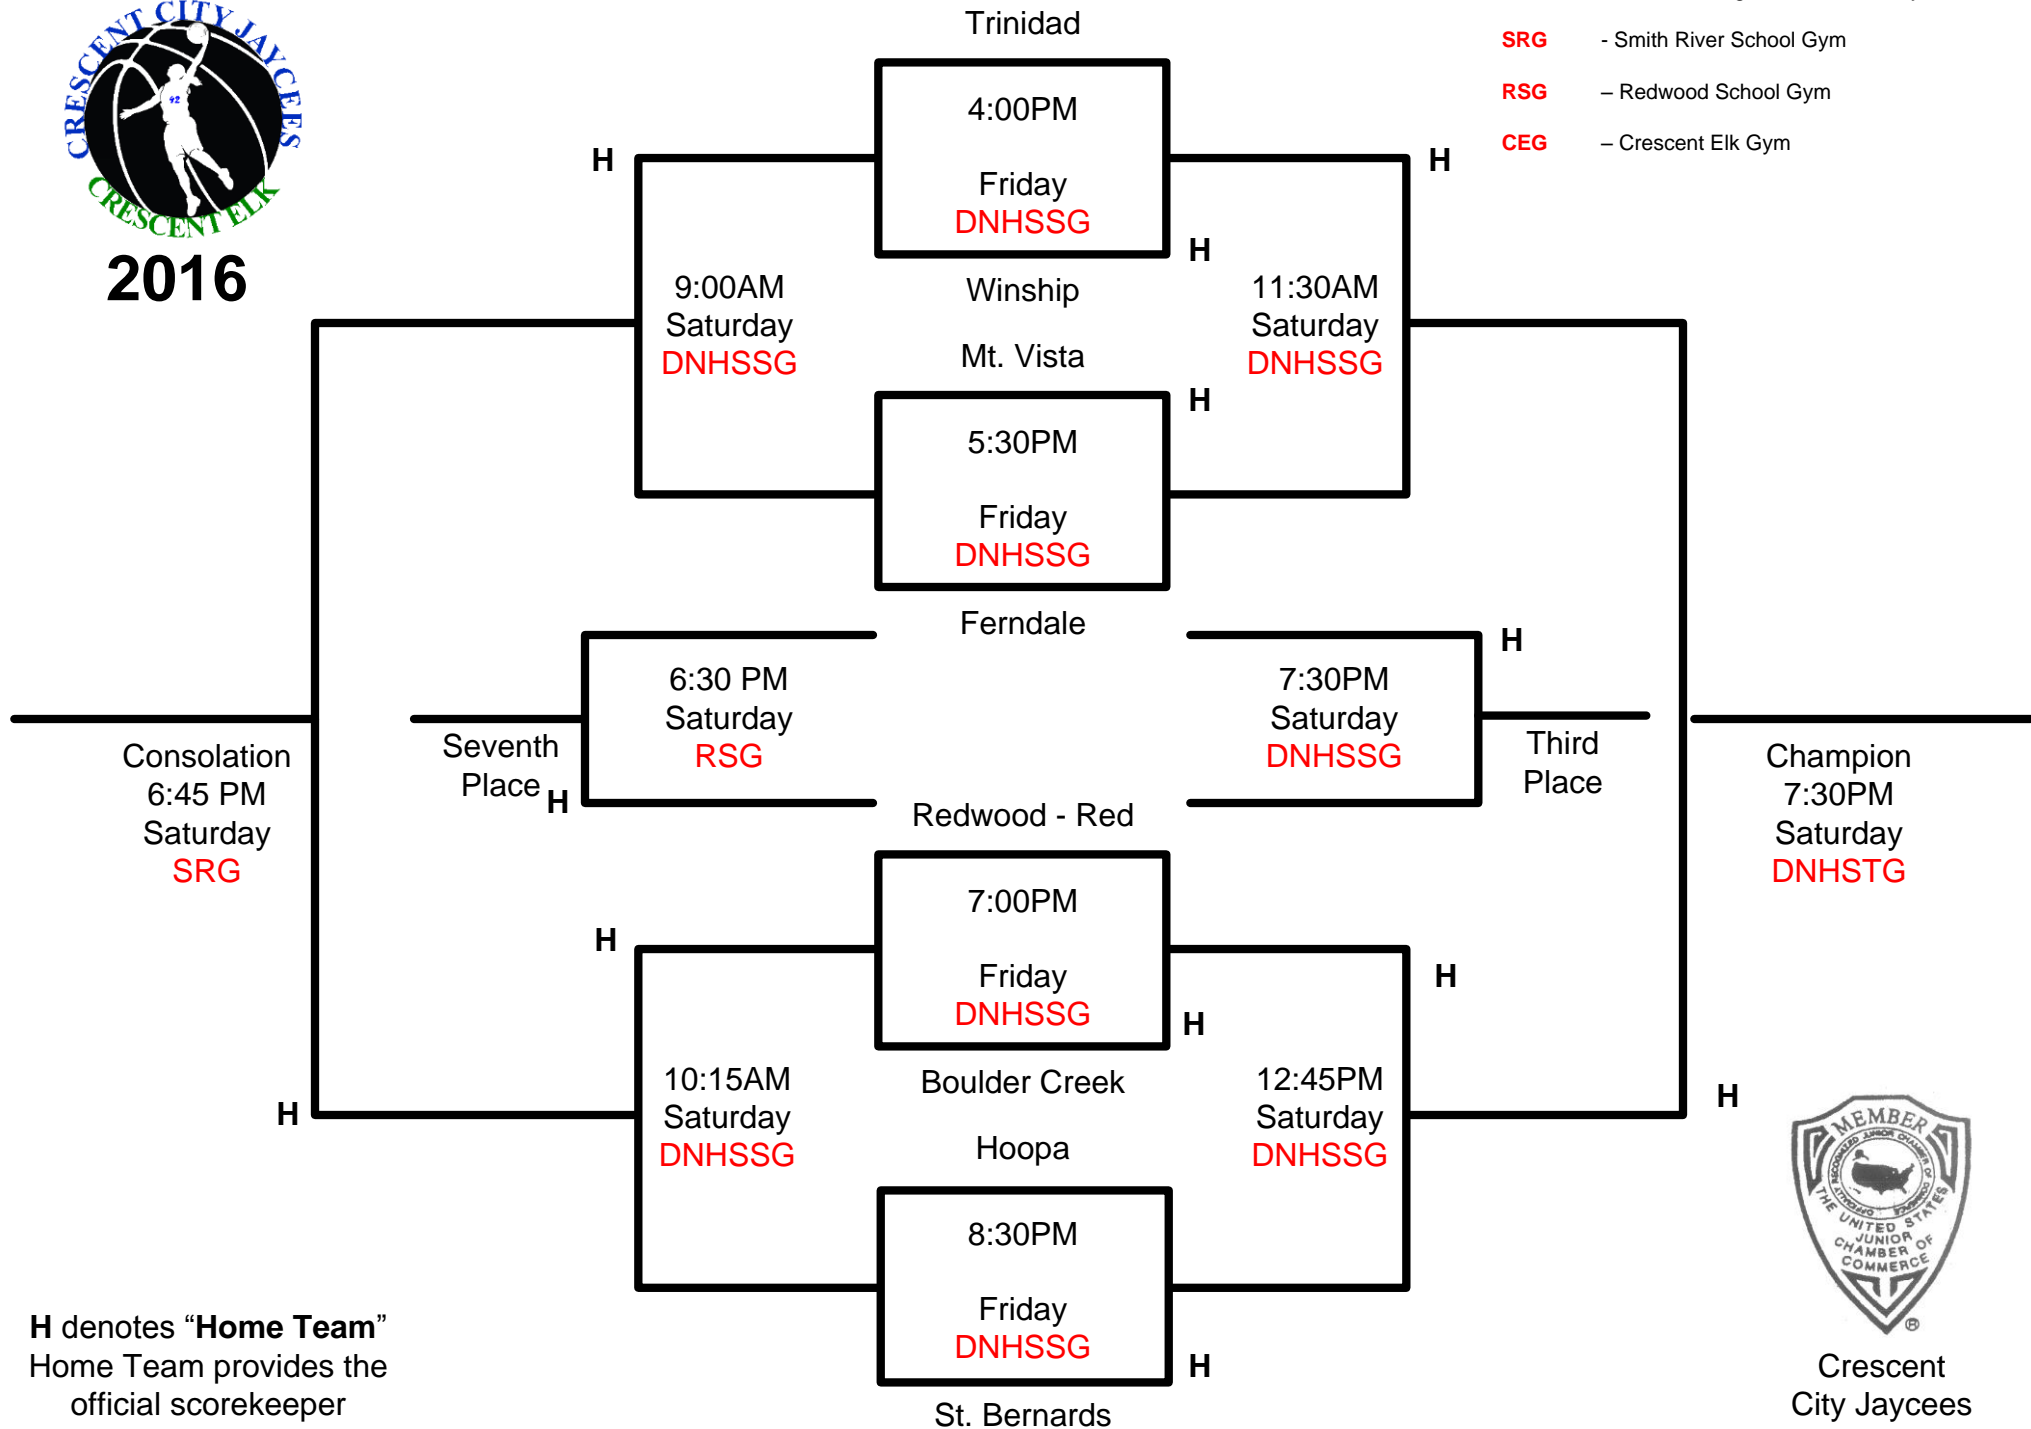

AA Division

2016

DNHSTG - Del Norte High School Thunen Gym

DNHSSG - Del Norte High School Small Gym

SRG - Smith River School Gym

RSG - Redwood School Gym

CEG - Crescent Elk Gym

H denotes "Home Team"
Home Team provides the
official scorekeeper

Crescent
City Jaycees