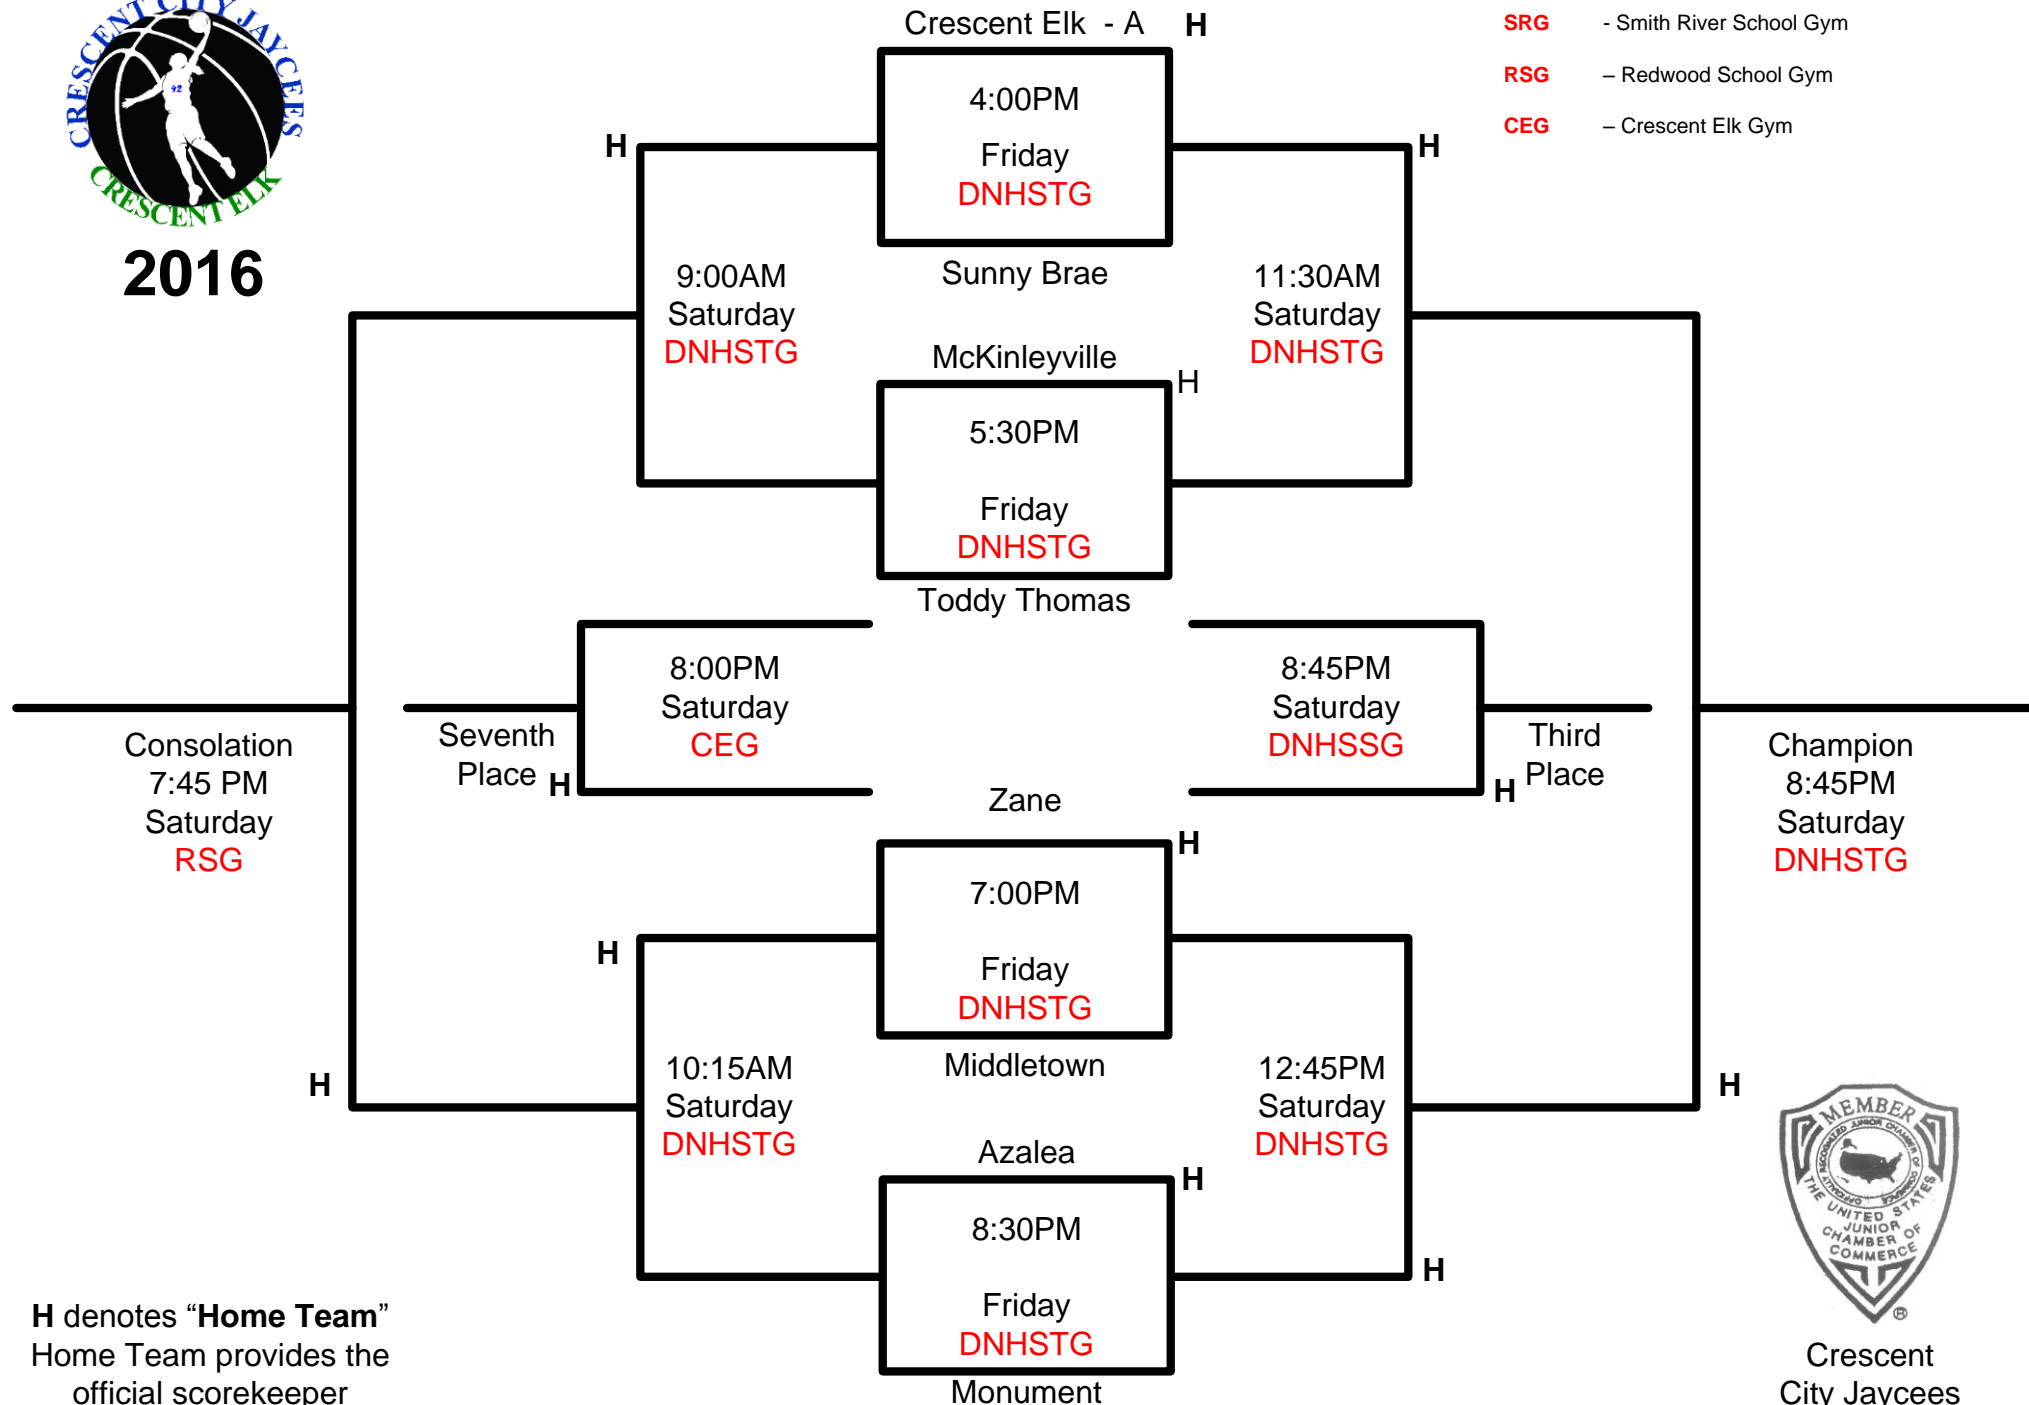

AAA Division

2016

- DNHSTG** - Del Norte High School Thunen Gym
- DNHSSG** - Del Norte High School Small Gym
- SRG** - Smith River School Gym
- RSG** - Redwood School Gym
- CEG** - Crescent Elk Gym

H denotes "Home Team"
Home Team provides the
official scorekeeper

Crescent
City Jaycees